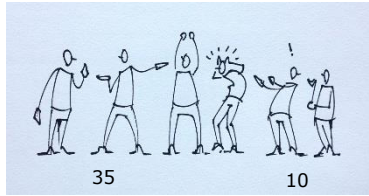

# Rapid prototyping: boundary crossing in an entrepreneurial setting

Recipe:

Luanar, Malawi

Wageningen, Netherlands

36 hours

Local case owner

WhatsApp, Skype, mail, pictures, etc.

Results:

Boundary crossing, deep listening, intercultural communication

Artefacts

Reflection